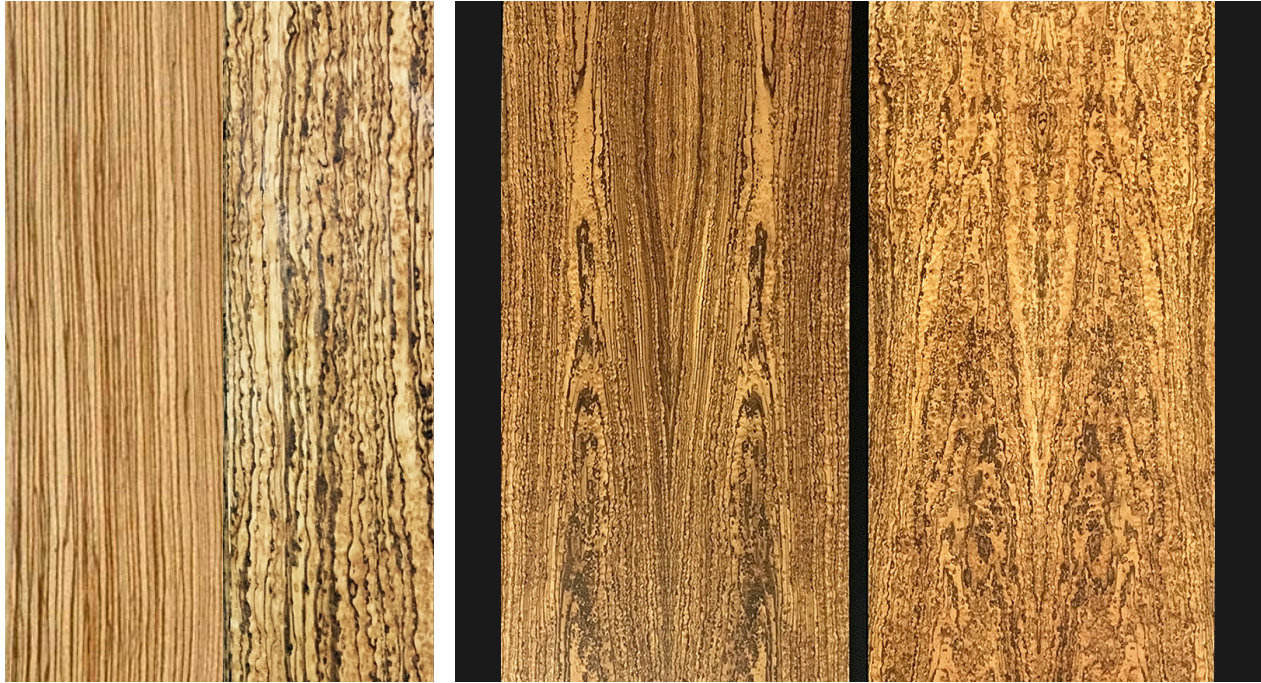

# INTERWOOD FOREST PRODUCTS

A subsidiary of Fritz Kohl Veneer Mill, Karlstadt Germany

## Gem of the Forest

Winter 2016

### Birdseye Zebrawood : A One of a Kind Freak of Nature

Rick Banas

VP of Interwood Forest Products

typical Zebrawood

birdseye Zebrawood

book-matched panel; finished

book-matched panel; finished; high gloss

In this case, we are proud to share with you a one of a kind freak of nature, BIRDSEYE ZEBRAWOOD. A combination of color, grain, and figure type make this log a distinctive, unique, and unparalleled Gem of the Forest.