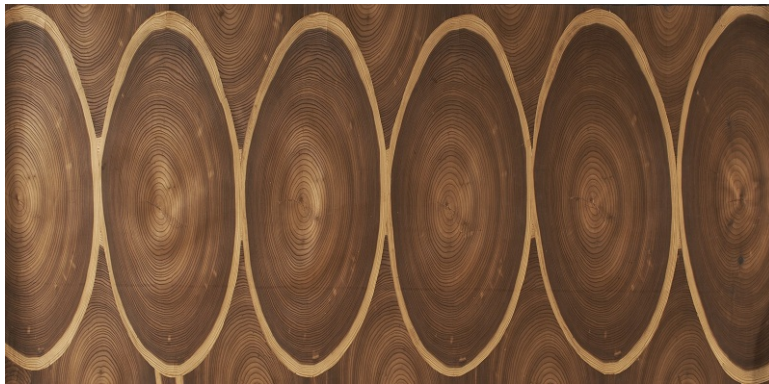

INTERWOOD FOREST PRODUCTS

Veneer Visions | December 2017

Oyster Shells (Merry Christmas!)

Oyster Shell veneer samples are here! In 24" x 24" sheets, and just in time for the holidays (whole faces are 49" x 102"). We have thirteen different patterns in six species which are Larch, Beech, Oak, Walnut, Pear, and Gum. Each type beautifully shows off the character of the tree, it's unique growth, and profile. The sap usually found on the long each of a veneer leaf is an identifying feature in these Cross-Cut faces. From the small, playful circles of the Cross-Cut Pear to the strongly defined ellipses in the Smoked Larch Oval, a variety of aesthetic can be achieved in these exciting new veneer products. *Enjoy!*

veneer of the month: Oyster Shells of Course!

This **new type** of veneer is produced by cutting through the trunk of the tree instead of through the length of the tree which is how typical veneer is sliced. The resulting cuts reveal the log's size and growth rings. This highly decorative veneer is also sometimes referred to as Cross-Cut, Butt-Cut, or End-Grain veneer.

(Above: Oval Smoked Larch)

Cross Cut Smoked Pear

news: It's Christmas!

The Christmas season is upon us, once again bringing a certain kind of lighted tree into our homes. We all here at Interwood wish you a very Merry Christmas!