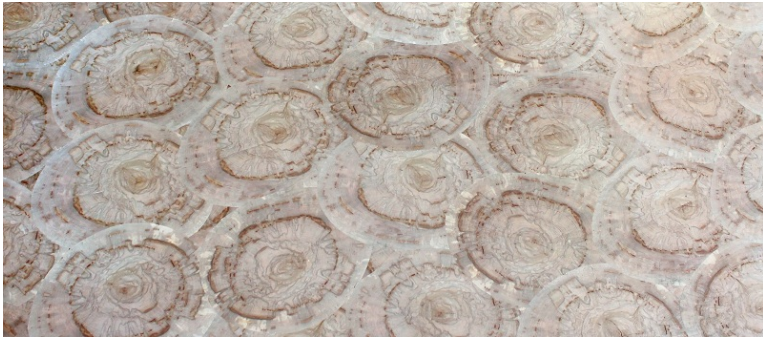

INTERWOOD FOREST PRODUCTS

Veneer Visions | December 2017

Oyster Shells (Merry Christmas!)

Oyster Shell veneer samples are here! In 24" x 24" sheets, and just in time for the holidays (whole faces are 49" x 102"). We have thirteen different patterns in six species which are Larch, Beech, Oak, Walnut, Pear, and Gum. Each type beautifully shows off the character of the tree, it's unique growth, and profile. The sap usually found on the long each of a veneer leaf is an identifying feature in these Cross-Cut faces. From the small, playful circles of the Cross-Cut Pear to the strongly defined ellipses in the Smoked Larch Oval, a variety of aesthetic can be achieved in these exciting new veneer products. *Enjoy!*

veneer of the month: Oyster Shells of Course!

This **new type** of veneer is produced by cutting through the trunk of the tree instead of through the length of the tree which is how typical veneer is sliced. The resulting cuts reveal the log's size and growth rings. This highly decorative veneer is also sometimes referred to as Cross-Cut, Butt-Cut, or End-Grain veneer.

(Above: Oval Smoked Larch)

Cross Cut Smoked Pear

news: It's Christmas!

The Christmas season is upon us, once again bringing a certain kind of lighted tree into our homes. We all here at Interwood wish you a very Merry Christmas!

Half Moon Larch

Oval Gum

Oak Square

Cross Cut Hearted Pear

Half Oval Walnut

Half Moon Gum

Cross Cut Pear

Oval Oak