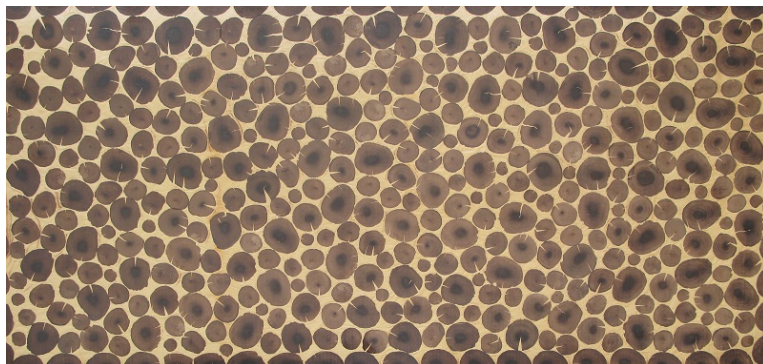

INTERWOOD FOREST PRODUCTS

Veneer Visions | December 2017

Oyster Shells (Merry Christmas!)

Oyster Shell veneer samples are here! In 24" x 24" sheets, and just in time for the holidays (whole faces are 49" x 102"). We have thirteen different patterns in six species which are Larch, Beech, Oak, Walnut, Pear, and Gum. Each type beautifully shows off the character of the tree, it's unique growth, and profile. The sap usually found on the long each of a veneer leaf is an identifying feature in these Cross-Cut faces. From the small, playful circles of the Cross-Cut Pear to the strongly defined ellipses in the Smoked Larch Oval, a variety of aesthetic can be achieved in these exciting new veneer products. *Enjoy!*

veneer of the month: Oyster Shells of Course!

This **new type** of veneer is produced by cutting through the trunk of the tree instead of through the length of the tree which is how typical veneer is sliced. The resulting cuts reveal the log's size and growth rings. This highly decorative veneer is also sometimes referred to as Cross-Cut, Butt-Cut, or End-Grain veneer.

(Above: Oval Smoked Larch)

Cross Cut Smoked Pear

news: It's Christmas!

The Christmas season is upon us, once again bringing a certain kind of lighted tree into our homes. We all here at Interwood wish you a very Merry Christmas!