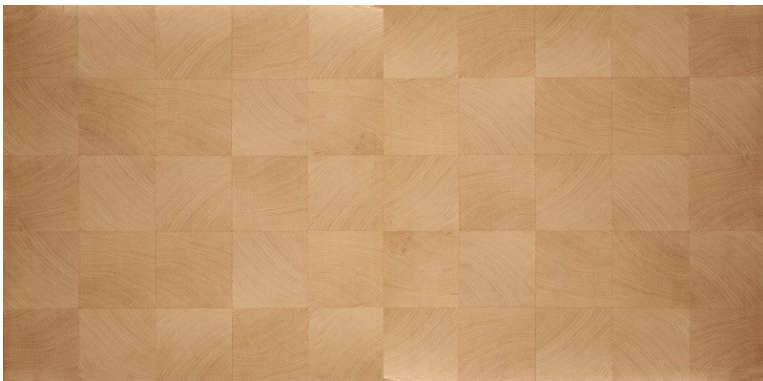

INTERWOOD FOREST PRODUCTS

Veneer Visions | December 2017

Oyster Shells (Merry Christmas!)

Oyster Shell veneer samples are here! In 24" x 24" sheets, and just in time for the holidays (whole faces are 49" x 102"). We have thirteen different patterns in six species which are Larch, Beech, Oak, Walnut, Pear, and Gum. Each type beautifully shows off the character of the tree, it's unique growth, and profile. The sap usually found on the long each of a veneer leaf is an identifying feature in these Cross-Cut faces. From the small, playful circles of the Cross-Cut Pear to the strongly defined ellipses in the Smoked Larch Oval, a variety of aesthetic can be achieved in these exciting new veneer products. *Enjoy!*

DID YOU KNOW?

In America we usually select a species of Fir for our Christmas tree but when the tradition originally began in Germany it was the Spruce that was the festive favorite! This is because Spruce trees were the most plentiful in the surrounding forests.

Half Moon Larch

Oval Gum

Oak Square

Cross Cut Hearted Pear

Half Oval Walnut

Half Moon Gum

Cross Cut Pear

Oval Oak